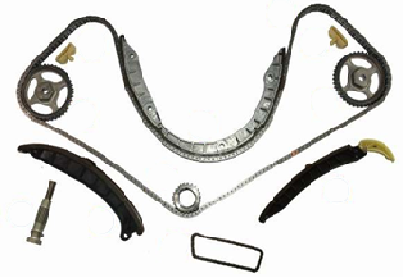

KIT NO. CY-POR003

NO	PART NO.	Description
1	CY-POR003-1	TIMING CHAIN X2 PCS
2	CY-POR003-2	SPROCKET X3 PCS
3	CY-POR003-3	TENSIONER
4	CY-POR003-4	GUIDE X6 PCS

PORSCHE

ENGINE: Panamera Hatchback 3.6L 300HP 220KW (Petrol) 2009-2016
Cayenne SUV 3.6S 420HP 309KW (Petrol) 2010-2016
Cayenne SUV 3.6GTS 440HP 324KW (Petrol)
Macan SUV 3.0S 340HP 250KW (Petrol) 2014-2016
Macan SUV 3.6Turbo 400HP 294KW (Petrol) 2014-2016

KIT NO. CY-POR004

NO	PART NO.	Description
1	CY-POR004-1	TIMING CHAIN X2 PCS
2	CY-POR004-2	SPROCKET X3 PCS
3	CY-POR004-3	CAM PHASER(VVT) X2 PCS
4	CY-POR004-4	TENSIONER X2 PCS
5	CY-POR004-5	GUIDE X6 PCS

PORSCHE

ENGINE: Panamera Hatchback 4.8 4S 400HP 294KW (Petrol) 2009-2016
Panamera Hatchback 4.8S 400HP 294KW (Petrol) 2009-2016

KIT NO. CY-POR005

NO	PART NO.	Description
1	CY-POR005-1	TIMING CHAIN X2 PCS
2	CY-POR005-2	SPROCKET X3 PCS
3	CY-POR005-3	TENSIONER
4	CY-POR005-4	GUIDE X7 PCS

PORSCHE

ENGINE: Macan 2.0T 2014-

KIT NO. CY-POR007

NO	PART NO.	Description
1	CY-POR007-1	TIMING CHAIN X3 PCS
2	CY-POR007-2	CRANK SPROCKET
3	CY-POR007-3	TENSIONER X2 PCS
4	CY-POR007-4	GUIDE X7 PCS