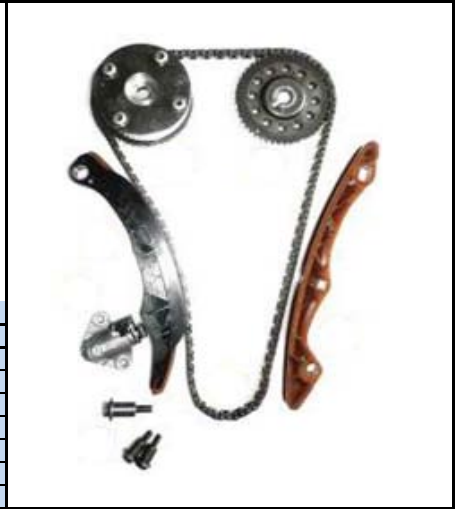

**KIT NO. CY-MTS152**

NO	PART NO.	Description
1	CY-MTS152-1	TIMING CHAIN
2	CY-MTS152-2	CAM SPROCKET X2 PCS
3	CY-MTS152-3	CRANK SPROCKET
4	CY-MTS152-4	TENSIONER
5	CY-MTS152-5	GUIDE X2 PCS

**mitsubishi**

 ENGINE: 4A91  
 MITSUBISHI COLT CZC 230 Z36A CY2A 1.5(2010-)

**KIT NO. CY-MTS153**

NO	PART NO.	Description
1	CY-MTS153-1	TIMING CHAIN
2	CY-MTS153-2	CAM PHASER(VVT)
3	CY-MTS153-3	CAM SPROCKET
4	CY-MTS153-4	CRANK SPROCKET
5	CY-MTS153-5	TENSIONER
6	CY-MTS153-6	GUIDE X2 PCS

**mitsubishi**  
 ENGINE: MIRAGE RAGE I3(69HP) 1.0L DIESEL 2012-2014

**KIT NO. CY-MTS154**

NO	PART NO.	Description
1	CY-MTS154-1	TIMING CHAIN
2	CY-MTS154-2	CAM SPROCKET
3	CY-MTS154-3	TENSIONER
4	CY-MTS154-4	GUIDE®
5	CY-MTS154-5	GUIDE(L)
6	CY-MTS154-6	BOLT

**mitsubishi**  
 ENGINE: MIRAGE RAGE I3(69HP) 1.0L DIESEL 2012-2014

**KIT NO. CY-MTS155**

NO	PART NO.	Description
1	CY-MTS155-1	TIMING CHAIN
2	CY-MTS155-2	CAM PHASER(VVT)
3	CY-MTS155-3	CAM SPROCKET
4	CY-MTS155-4	TENSIONER
5	CY-MTS155-5	GUIDE®
6	CY-MTS155-6	GUIDE(L)
7	CY-MTS155-7	BOLT